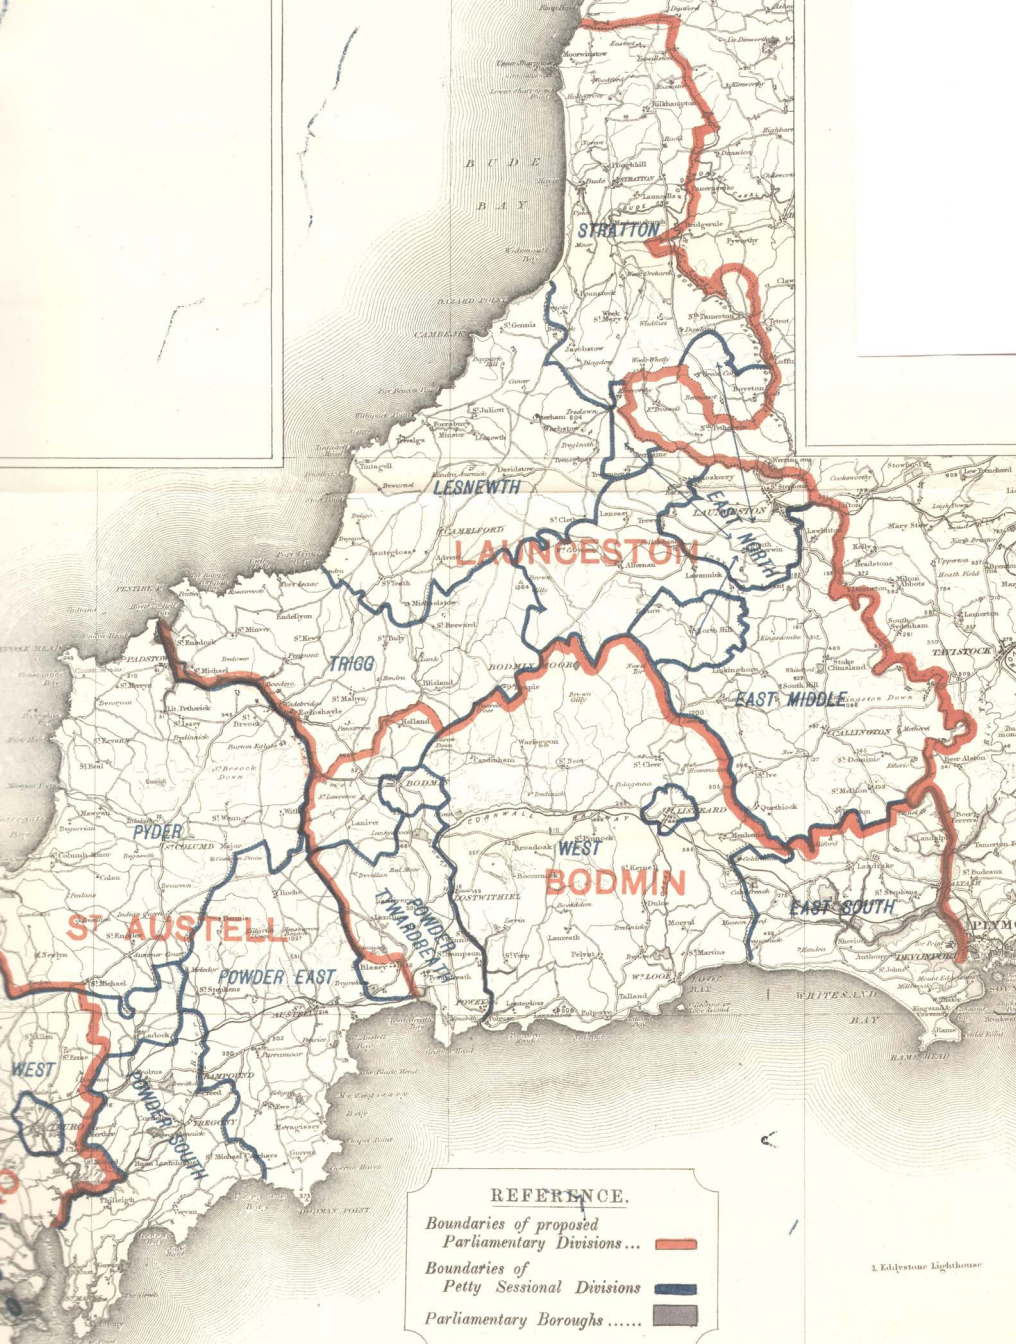

CORNWALL

NEW DIVISIONS OF COUNTY.

SCILLY ISLANDS

N.B. *The true position is about 28 Miles
W.S.W. of Land's End.*

*These Islands are in the Petty Seasonal
Division of Penwith West*

REFERENCE.

- Boundaries of proposed Parliamentary Divisions ... —
- Boundaries of Petty Sessional Divisions —
- Parliamentary Boroughs